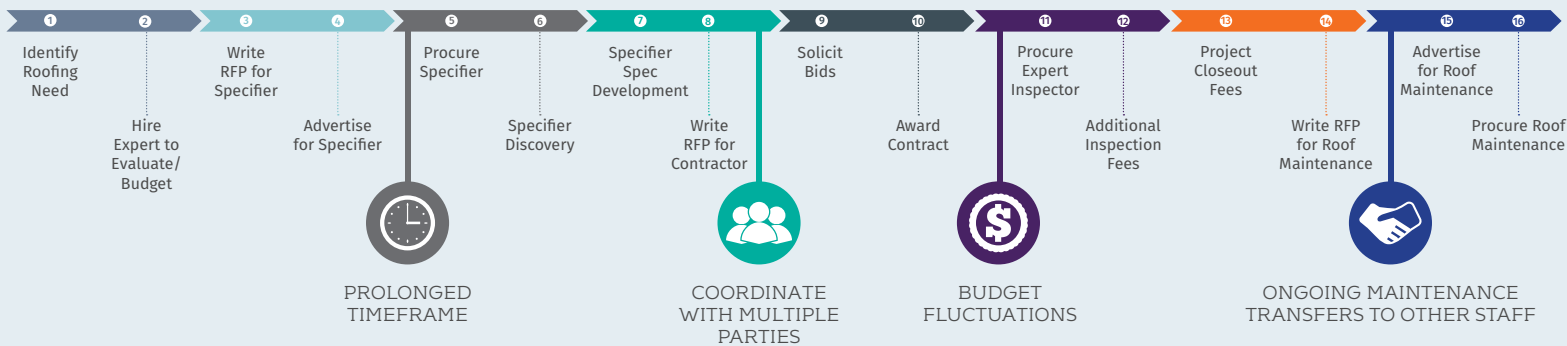

TRADITIONAL CONSTRUCTION PROCESS

LENGTHY MULTI-STEP PROCESS