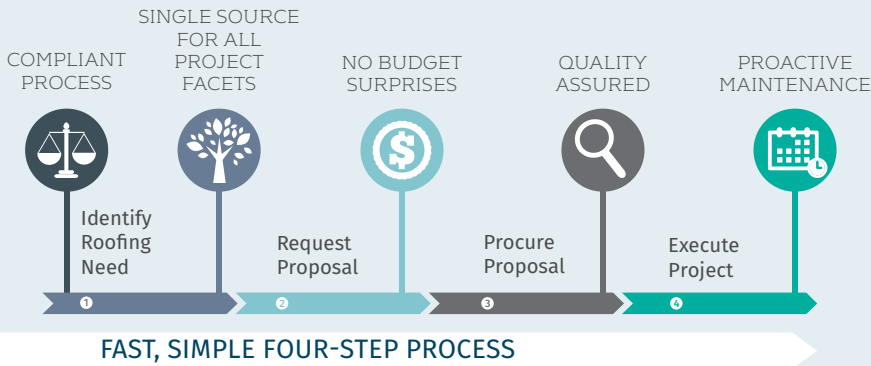

A Record of Past Performance

Having completed more than 5,000 projects for school districts and other public agencies nationwide, Tremco/WTI understands the unique construction, maintenance and budget challenges of public entities.

When you choose to work with Tremco/WTI, you can be assured that the contract has been nationally bid and locally awarded pursuant to state regulation. And because the bid process has been completed, projects can begin quickly, often in as little as 30 days. What's more, established line items and guaranteed maximum pricing eliminate surprises to ensure budget predictability.

The Cooperative Purchasing Process Advantage

CONSTRUCTION PROCESS USING A COOPERATIVE CONTRACT

Roofing and Building Envelope Repair and Restoration is Faster, Simpler and Better through Cooperative Purchasing.

Because the agreement has already been competitively solicited and publicly awarded by a lead agency, you'll save significant time and money by reducing the administrative burden of the contracting process.

TRADITIONAL CONSTRUCTION PROCESS

LENGTHY MULTI-STEP PROCESS

To learn more about procuring Tremco Roofing and High Performance Building Solutions through Colorado BOCES, please: VISIT coloradoboces.org or YourRoofExperts.com

CALL 888.657.7752

EMAIL educationsolutions@tremcoinc.com